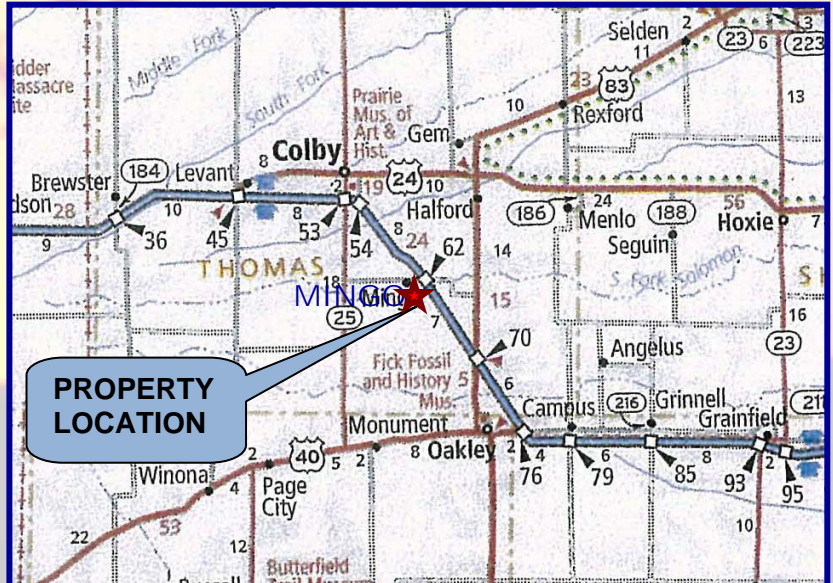

BEAUTIFUL LANDSCAPING

14.72 ACRES LOCATED WITHIN 10 MILES OF COLBY, KANSAS

Don't miss this opportunity -- properties such as this are few and far between!

Call today and schedule a private showing of this truly magnificent and unique property nestled snugly in a quiet and serene setting and watch the sunset of a lifetime!